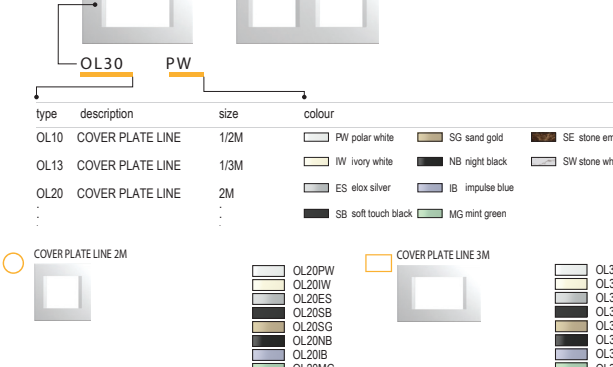

type	description	size	colour
OL10	COVER PLATE LINE	1/2M	☐ PW polar white ☐ SG sand gold ☐ SE stone emerald ☐ SW stone white
OL13	COVER PLATE LINE	1/3M	☐ IW ivory white ☐ NB night black ☐ ES elox silver ☐ IB impulse blue
OL20	COVER PLATE LINE	2M	☐ ES elox silver ☐ IB impulse blue ☐ SB soft touch black ☐ MG mint green