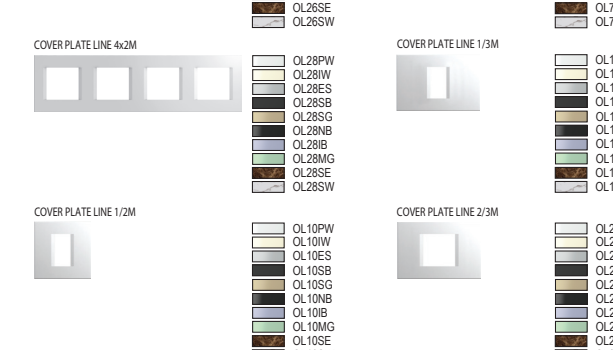

type	description	size	colour
OL10	COVER PLATE LINE	1/2M	☐ PW polar white ☐ SG sand gold ☐ SE stone emerald ☐ SW stone white
OL13	COVER PLATE LINE	1/3M	☐ IW ivory white ☐ NB night black ☐ ES elox silver ☐ IB impulse blue
OL20	COVER PLATE LINE	2M	☐ ES elox silver ☐ IB impulse blue ☐ SB soft touch black ☐ MG mint green