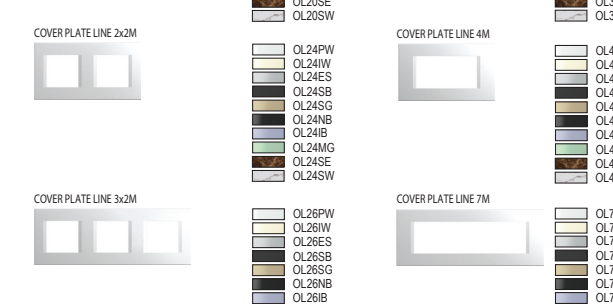

type	description	size	colour
OL10	COVER PLATE LINE	1/2M	☐ PW polar white ☐ SG sand gold ☐ SE stone emerald ☐ SW stone white
OL13	COVER PLATE LINE	1/3M	☐ IW ivory white ☐ NB night black ☐ ES elox silver ☐ IB impulse blue
OL20	COVER PLATE LINE	2M	☐ ES elox silver ☐ IB impulse blue ☐ SB soft touch black ☐ MG mint green