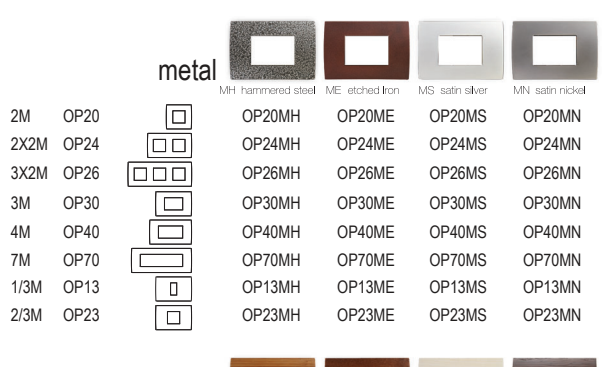

COVER PLATES PURE OP

type	description	size	colour
OP13	COVER PLATE PURE	1/3M	☐ MH hammered steel ☐ ME etched iron ☐ MS satin silver ☐ MN satin nickel
OP20	COVER PLATE PURE	2M	☐ WB bamboo ☐ WW walnut ☐ WM maple ☐ WE wenge
OP23	COVER PLATE PURE	2/3M	☐ GW ice white ☐ GG ice green ☐ GY ice grey ☐ GB ice blue