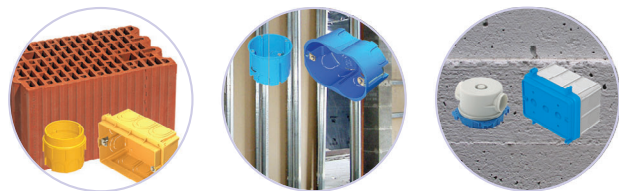

modular universal

MODUL

Universal in ways you've never seen before.

D bricks H hollow walls B concrete

MOUNTING FRAMES

Size	Code	Material	Color	Dimensions
3M	NM30	PM 3	DM30	
2/3M	NM32	VM 3	HM30	
		BM 3	BM30	
4M	NM40	PM 4	DM40	
		VM 4	HM40	
		BM 4	BM40	
7M	NM70	PM 7	DM70	
		VM 7	HM70	
		BM 7	BM70	
1M	NM10	MD 65	60x46 DE12 60x52 DE13	
2M	NM20			
2/3M	NM23			
1M	NM11	SM 68	68x40 HE10 68x55 HE11	
2M	NM21	KB	60x49 BE10 60x77 BE11