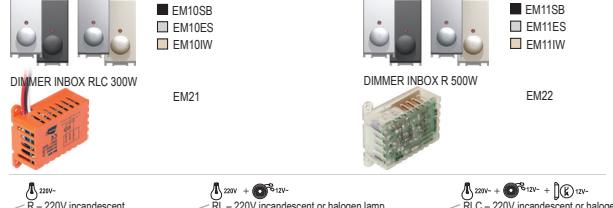

type	description	technical data	size	colour
EM10	DIMMER ROTATIVE	R 300W	1M	☐ PW polar white ☐ SB soft touch black ☐ ES elox silver ☐ IW ivory white
EM11	DIMMER ROTATIVE/2-WAY	RL 300W	1M	☐ RD red ☐ GR green ☐ OR orange ☐ RG red/green ☐ BL blue
EM21	DIMMER INBOX RLC 300W	RLC 300W	/	☐ EM10PW ☐ EM10SB ☐ EM10ES ☐ EM10W
EM22	DIMMER INBOX RLC 500W	RLC 500W	/	☐ EM11PW ☐ EM11SB ☐ EM11ES ☐ EM11W