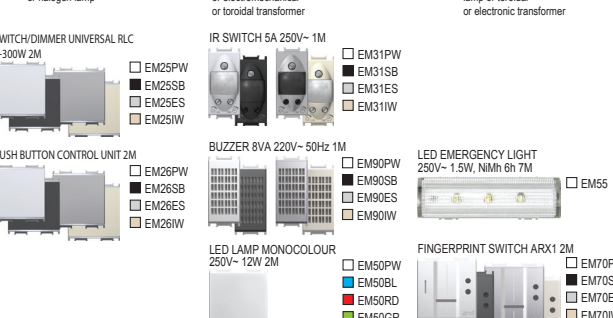

type	description	technical data	size	colour
EM10	DIMMER ROTATIVE	R 300W	1M	☐ PW polar white ☐ SB soft touch black ☐ ES elox silver ☐ IW ivory white
EM11	DIMMER ROTATIVE/2-WAY	RL 300W	1M	☐ RD red ☐ GR green ☐ OR orange ☐ RG red/green ☐ BL blue
EM21	DIMMER INBOX RLC 300W	RLC 300W	/	☐ EM10PW ☐ EM10SB ☐ EM10ES ☐ EM10W
EM22	DIMMER INBOX RLC 500W	RLC 500W	/	☐ EM11PW ☐ EM11SB ☐ EM11ES ☐ EM11W

SETS CM