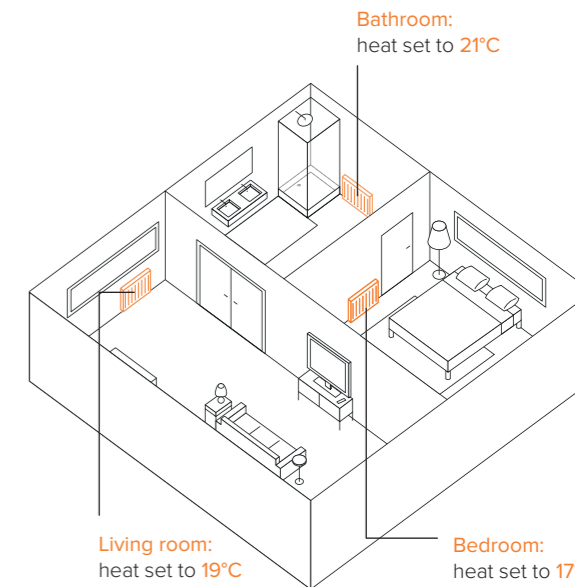

Room-by-room comfort

- Fine-tune your comfort temperature room by room.
- Smart Regulation: the Valves analyse the room environment in real time and adjust heating according to sunshine level and room use.
- Manual Boost: temporarily raise the temperature in a specific room.

*Source: JSS, Centrale-Supélec School of Engineering study on a traditional flat fully equipped with Netatmo Smart Radiator Valves.

In the morning, users choose the Comfort + mode. They heat the bathroom at 21°C, the living room at 19°C and the bedroom at 17°C.