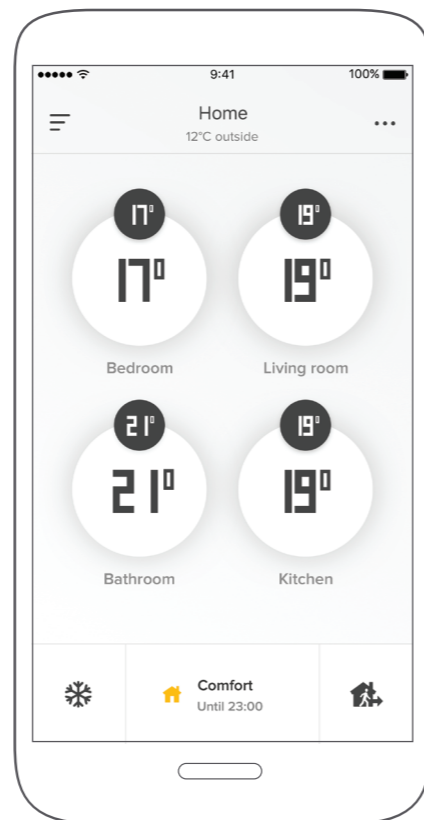

NETATMO

BY **S+ARCK**®

smart radiator valves

37%

less energy to heat your home

Energy savings of 37%*

- The Valves set a schedule aligned with your daily routine, to heat only where and when you need it.
- Open Window Detection: effectively avoid energy waste.
- Track your energy consumption day to day and schedule your heating more effectively.

Room-by-room comfort

- Fine-tune your comfort temperature room by room.
- Smart Regulation: the Valves analyse the room environment in real time and adjust heating according to sunshine level and room use.
- Manual Boost: temporarily raise the temperature in a specific room.

*Source: JSS, Centrale-Supélec School of Engineering study on a traditional flat fully equipped with Netatmo Smart Radiator Valves.

In the morning, users choose the Comfort + mode. They heat the bathroom at 21°C, the living room at 19°C and the bedroom at 17°C.

Relay

Acts as a relay between the Valves and the Wi-Fi router.
Size: 83x83x24 mm.

Sensors and measurements

Temperature (measurements):
Range: 0°C to 50°C
Accuracy: +- 0,5°C
Temperature (setpoint):
Setpoint range: 5°C à 30°C
Measurement increment:
0.5°C
Units: °C