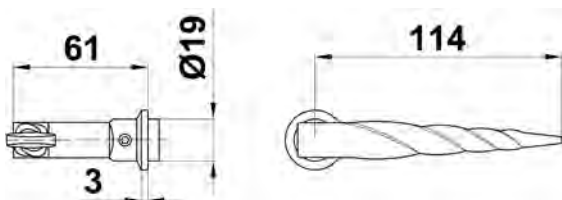

manilla 101K: para puertas de paso
handle 101K: for passage doors

mod. mod.	medidas mm. sizes mm.	acabado finish	cod.	
101K	placa / plate : 100 x 42	negro epoxy mate matt black epoxy	12631	1 20
		acero cuero antique brass plated	19199	1 20

placa lisa / flat plate
 puño estriado / twisted handle

manilla 101SP: para puertas de cancela (puerta jardín)
handle 101SP: for garden doors

mod. mod.	medidas mm. sizes mm.	acabado finish	cod.	
101SP (104)	manilla/handle : 114	negro epoxy mate matt black epoxy	7974	4 24

puño estriado
 twisted handle

8

Always close to you.

Handle 101K: for passage doors

Characteristics

Flat plate
Twisted handle
Plate: 100x42 mm

Cod.

Finish	Sizes	Cod.		
Antique brass plated	plate 100x42	19199	1	20
Matt black epoxy	plate 100x42	12631	1	20