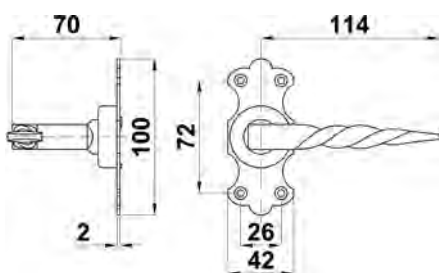

manilla 101K: para puertas de paso
handle 101K: for passage doors

mod. mod.	medidas mm. sizes mm.	acabado finish	cod.	
101K	placa / plate : 100 x 42	negro epoxy mate matt black epoxy	12631	1 20
		acero cuero antique brass plated	19199	1 20

placa lisa / flat plate
 puño estriado / twisted handle

manilla 101SP: para puertas de cancela (puerta jardín)
handle 101SP: for garden doors

mod. mod.	medidas mm. sizes mm.	acabado finish	cod.	
101SP (104)	manilla/handle : 114	negro epoxy mate matt black epoxy	7974	4 24

puño estriado
 twisted handle

8

Always close to you.

Handle 101K: for passage doors

Characteristics

Flat plate
Twisted handle
Plate: 100x42 mm

Cod.

Finish	Sizes	Cod.		
Antique brass plated	plate 100x42	19199	1	20
Matt black epoxy	plate 100x42	12631	1	20