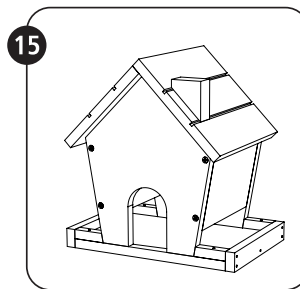

VOGELHAUS-SE / BIRD FEEDER KIT

5+

ASSEMBLY INSTRUCTIONS

ATTENTION! Parental guidance and direct supervision required at all times.

ASSEMBLY INSTRUCTIONS

45min

Tools sold separately

Vertrieben von / Distributed By: