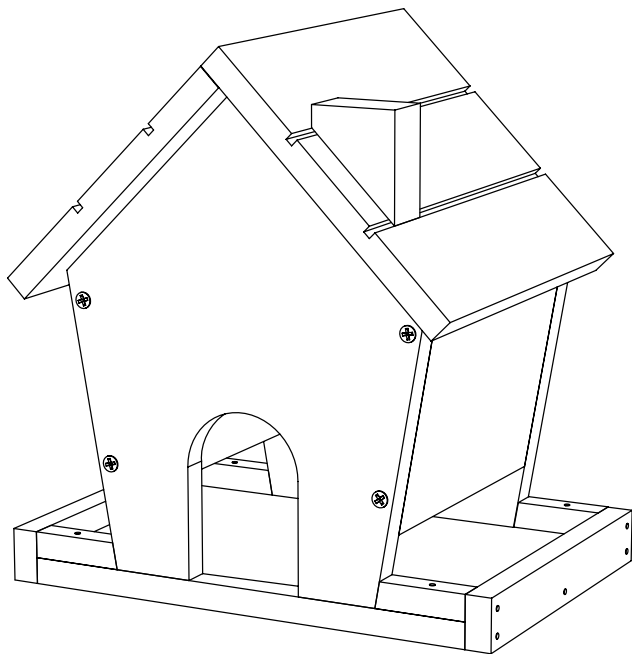

VOGELHAUS-SE / BIRD FEEDER KIT

5+

ASSEMBLY INSTRUCTIONS

ATTENTION! Parental guidance and direct supervision required at all times.

ASSEMBLY INSTRUCTIONS

45min

Tools sold separately

Vertrieben von / Distributed By: