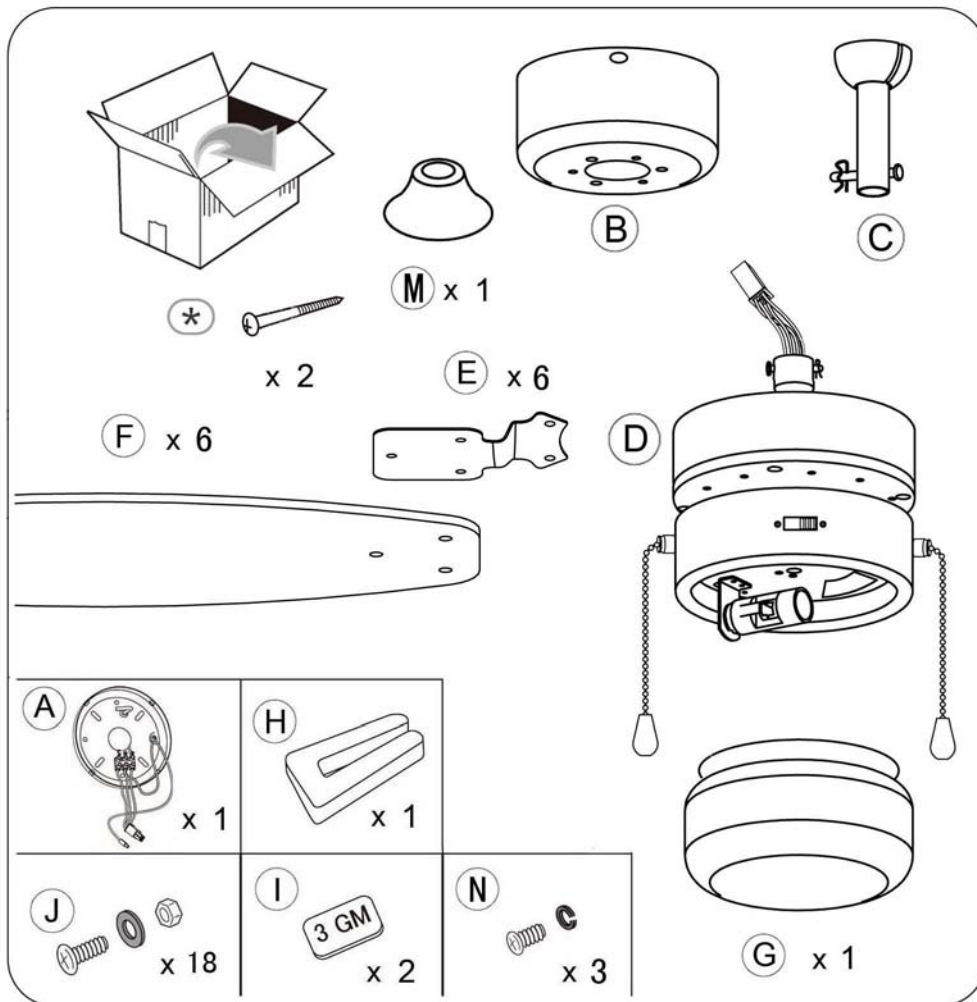

ITEM NO.: T30  
BAHAG NO.: 20433853

Made For:

BAHAG AG  
Gutenbergstr. 21  
68167 Mannheim  
Germany

230V~50Hz

Motor: 50W

 1x max. 60W E14 excl.

DATE CODE: FEBRUARY 2013

1