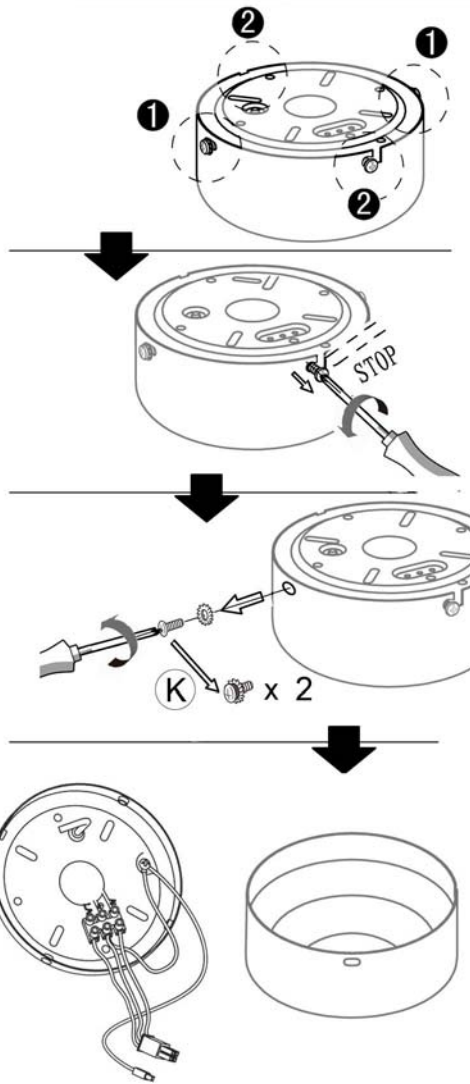

ITEM NO.: T30  
BAHAG NO.: 20433853

Made For:

BAHAG AG  
Gutenbergstr. 21  
68167 Mannheim  
Germany

230V~50Hz

Motor: 50W

 1x max. 60W E14 excl.

DATE CODE: FEBRUARY 2013

1