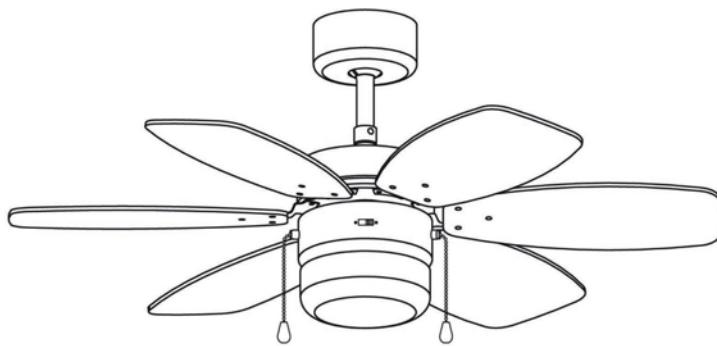

ITEM NO.: T30  
BAHAG NO.: 20433853

Made For:

BAHAG AG  
Gutenbergstr. 21  
68167 Mannheim  
Germany

230V~50Hz

Motor: 50W

 1x max. 60W E14 excl.

DATE CODE: FEBRUARY 2013

1

2

4 -1

5 -1

6 -1

3

7-1

8-1

9-1